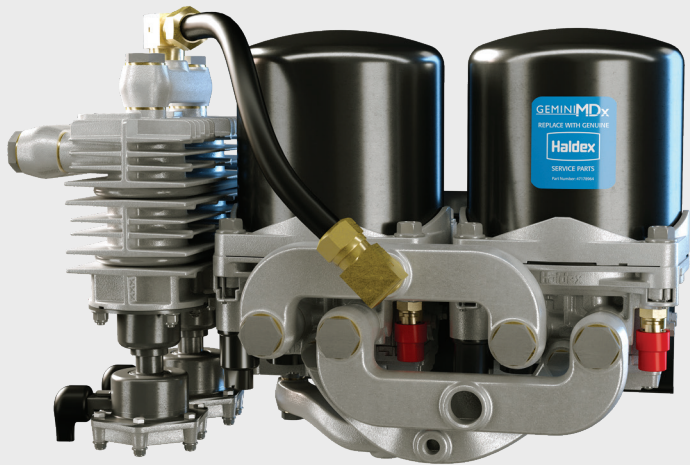

New & Reman Air Dryers

Quick Reference Guide

MIDLAND **Haldex** **Like-Nu**

New Air Dryers

Quick Reference Guide

GeminiMDx®

Part Number	Description
DA37011	24V dual DRYest - silencer, 12V Consep, no drain
DA37013	24V dual DRYest - silencer, 12V Consep, no drain
DA37021	24V dual DRYest - silencer, 24V Consep, no drain
DA37061	24V dual DRYest - silencer, 24V dual Consep, no drain
DA37062	24V dual DRYest - silencer, 24V dual Consep, no drain
DA37181	24V dual DRYest - tube, 24V dual Consep, tube drain
DA37068	24V dual DRYest - silencer, 24V dual Consep, no drain
DA37251	12V dual DRYest - silencer, 12V dual Consep, no drain
DA37259	12V dual DRYest - silencer, 12V dual Consep, no drain
DQR0001	12V dual DRYest - silencer, 12V dual Consep, no drain
DA37100	24V dual DRYest - silencer, 24V dual Consep, no drain. Includes retrofit kit
DA39100	24V dual Consep, no drain, wide mount
DA39102	24V dual Consep, no drain, narrow mount
DA37000	24V dual DRYest - silencer
DA37100	24V dual DRYest - tube
DA37005	24V dual DRYest - silencer

DRYest®

Part Number	Description
DA35100	12V dryer - system regen.
DA35105	12V dryer - system regen.
DA35110	12V dryer - external purge
DA35115	24V dryer - external purge
DA35200	12V dryer - system regen./internal governor
DA35205	24V dryer - system regen./internal governor
DA35210	12V dryer - internal governor
DA35215	24V dryer - internal governor
DA35220	Dryer - no heater; internal governor
47178964	MTC® desiccant cartridge
47177434	Regeneration valve

PURest®

Part Number	Description
DA34100	12V dryer
DA34105	Dryer; no heater; w/ bracket
DA34110	24V dryer
DA34160	12V dryer without bracket
DA34165	12V dryer w/ 200 psi ressure relief and bracket
DA34200	12V dryer w/ ECON valve
DA34310	24V dryer inlet port right
DQ6050	MTC® desiccant cartridge
DQ6053	Lower housing repair kit
DA33115	Purge assembly Kit