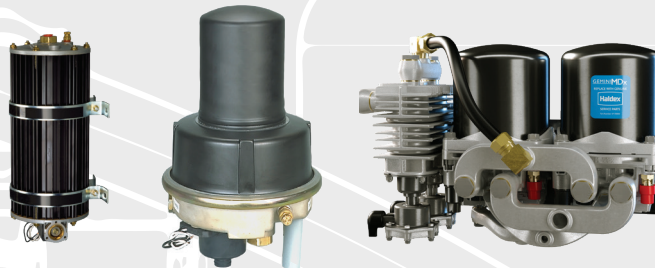

SKF Chicago Rawhide Turbo 2000

Part Number	Description
CART224	New Replacement C/R® Turbo 2000 Cartridge
CART224P	New Replacement C/R® Style 2nd Gen w/ Coalescing Filter

Additional Like-Nu
Remanufactured
Air Dryers listed
on back page.

Reman Air Dryers

Quick Reference Guide

Continued from previous page.

Haldex

Part Number	Description
KN33000X	Pure Air™ 12V Reman Coalescing Dryer
DA33100X	Pure Air Plus™ 12V Reman Coalescing Dryer
DA33110X	Pure Air Plus™ 24V Reman Coalescing Dryer
DA33200X	Pure Air Plus™ 12V Reman Coalescing Dryer - Holset "E" Applications
DA37013X	GeminiMDx® 24V Reman Dual DRYest - Silencer, 12V Consep, No Drain
DA37021X	GeminiMDx® 24V Reman Dual DRYest - Silencer, 24V Consep, No Drain
DA37061X	GeminiMDx® 24V Reman Dual DRYest - Silencer, 24V Dual Consep, No Drain
DA37068X	GeminiMDx® 24V Reman Dual DRYest - Silencer, 24V Dual Consep, No Drain
DA37100X	GeminiMDx® 24V Reman Dual DRYest - Tube
DQ6036	New Replacement Desiccant Cartridge
DQ6026	New Replacement General Service Kit
DA33115	New Replacement Purge Valve Kit