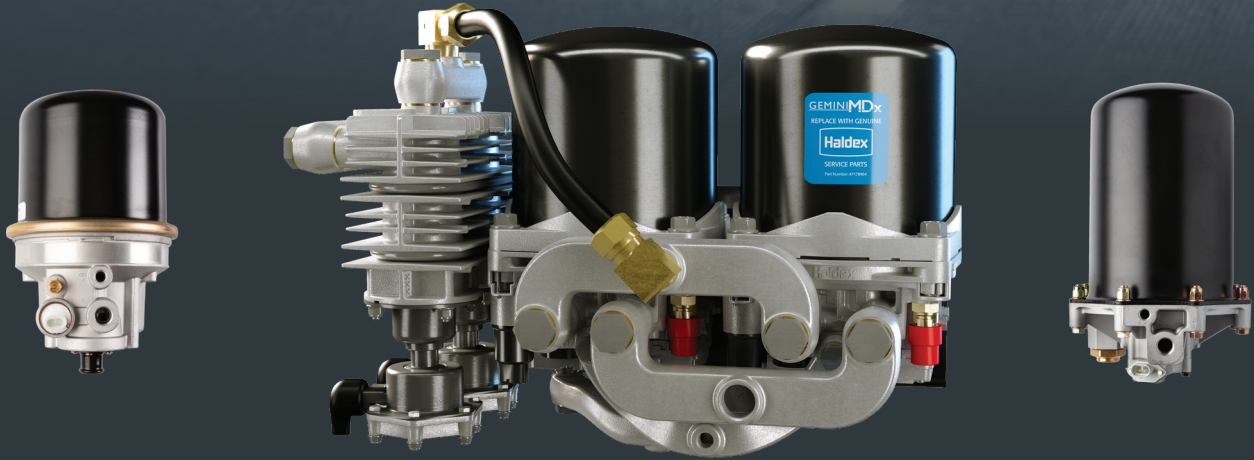

New & Reman Air Dryers

Quick Reference Guide

MIDLAND **Haldex** **Like-Nu**

New Air Dryers

Quick Reference Guide

GeminiMDx®

Part Number	Description
DA37011	24V dual DRYest - silencer, 12V Consep, no drain
DA37013	24V dual DRYest - silencer, 12V Consep, no drain
DA37021	24V dual DRYest - silencer, 24V Consep, no drain
DA37061	24V dual DRYest - silencer, 24V dual Consep, no drain
DA37062	24V dual DRYest - silencer, 24V dual Consep, no drain
DA37181	24V dual DRYest - tube, 24V dual Consep, tube drain
DA37068	24V dual DRYest - silencer, 24V dual Consep, no drain
DA37251	12V dual DRYest - silencer, 12V dual Consep, no drain
DA37259	12V dual DRYest - silencer, 12V dual Consep, no drain
DQR0001	12V dual DRYest - silencer, 12V dual Consep, no drain
DA37100	24V dual DRYest - silencer, 24V dual Consep, no drain. Includes retrofit kit
DA39100	24V dual Consep, no drain, wide mount
DA39102	24V dual Consep, no drain, narrow mount
DA37000	24V dual DRYest - silencer
DA37100	24V dual DRYest - tube
DA37005	24V dual DRYest - silencer

DRYest®

Part Number	Description
DA35100	12V dryer - system regen.
DA35105	12V dryer - system regen.
DA35110	12V dryer - external purge
DA35115	24V dryer - external purge
DA35200	12V dryer - system regen./internal governor
DA35205	24V dryer - system regen./internal governor
DA35210	12V dryer - internal governor
DA35215	24V dryer - internal governor
DA35220	Dryer - no heater; internal governor
47178964	MTC® desiccant cartridge
47177434	Regeneration valve

PURest®

Part Number	Description
DA34100	12V dryer
DA34105	Dryer; no heater; w/ bracket
DA34110	24V dryer
DA34160	12V dryer without bracket
DA34165	12V dryer w/ 200 psi ressure relief and bracket
DA34200	12V dryer w/ ECON valve
DA34310	24V dryer inlet port right
DQ6050	MTC® desiccant cartridge
DQ6053	Lower housing repair kit
DA33115	Purge assembly Kit